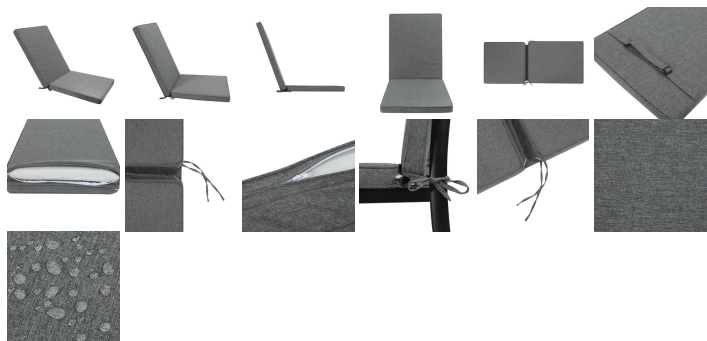

Seat and high back cushion 50x115x5 cm dark grey colour.

Product Gallery

Product Features

Seat and high back cushion 50x115x5 cm dark grey colour. Olefin fabric 210 gr with fastening loops.
Removable covers.

Product Specification

REFERENCE : 100801008
COLLECTION : MOOMA CONFORT
MATERIAL : TEXTILE
MAIN TEXTILE COLOR : DARK GREY
OTHER DETAILS 1 : DENSITY 28KGS
ASSEMBLY REQUIRED : NO
NET WEIGHT : 1.202
WIDTH : 50
DEPTH : 50/65
OTHER DETAILS 2 : REMOVABLE COVER
TOTAL HIGH : 5