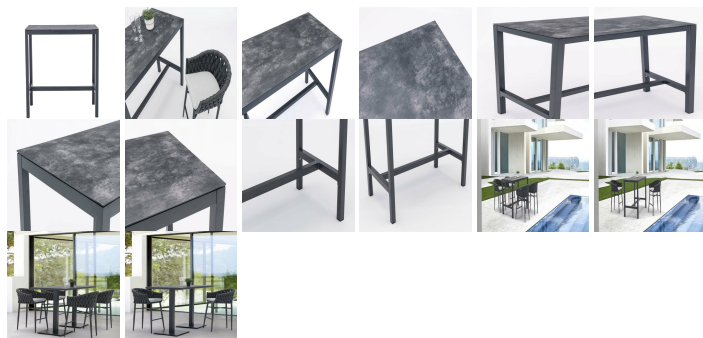

Meridian high bar table 130x70 cm anthracite aluminium with anthracite grey ceramic glass.

Product Features

Meridian high bar table 130x70 cm. Structure in anthracite lacquered aluminium. Glass with 3D ceramic relief with 6mm thickness in anthracite grey mottled colour.

Assembly required

ALUMINIO
ANTRACITA
MA02

TOP
GRIS MEDIO
MG06

Product Gallery

Product Specification

REFERENCE : 100304004
COLLECTION : MERIDIAN
MATERIAL : ALUMINIUM GLASS
MAIN COLOR STRUCTURE : ANTHRACITE
COLOUR DETAIL STRUCTURE : ANTHRACITE
ASSEMBLY REQUIRED : SI
NET WEIGHT : 22
WIDTH : 130
DEPTH : 70
THICKNESS TOP : 0,6
FREE WIDTH : 119,5
FREE HEIGHT : 97.4
TOTAL HIGH : 106
OPTIONAL INDIVIDUAL COVER : 100901025