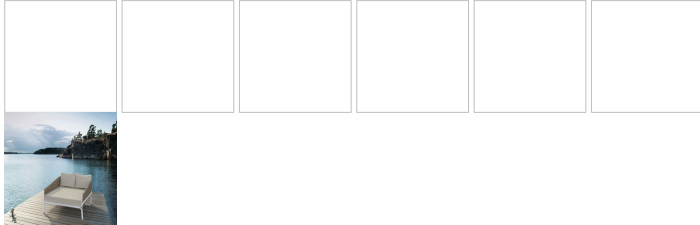

## Product Features

Daybed Anmore. White aluminium frame combined with greige olefin rope. Seat cushion (15 cm) and 2 backrests (20 cm) in light greige colour.

ALUMINIO

BLANCO MA01

CUERDA

GREIGE MC01

TAPIZADO